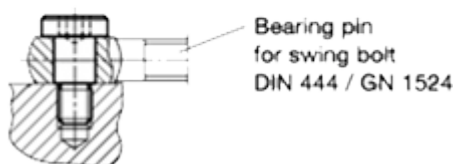

Article number: 207321M8108NI

Description: E+G Shoulder screw
GN 732.1-M8-10-8-NI

Measures

Application example

d1	= M 8
d2	= 10 -0.05/-0.08
d3	= 16
$l_1 +0.20/+0.13$	= 8
l_2	= 11
l_3	= 5
s	= 5
Weight in (g)	= 11