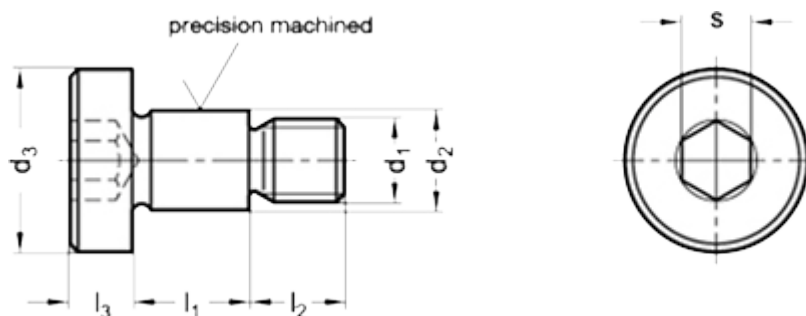

Article number: 207321M8108NI

Description: E+G Shoulder screw
GN 732.1-M8-10-8-NI

Measures

Application example

d1	= M 8
d2	= 10 -0.05/-0.08
d3	= 16
$l_1 +0.20/+0.13$	= 8
l_2	= 11
l_3	= 5
s	= 5
Weight in (g)	= 11